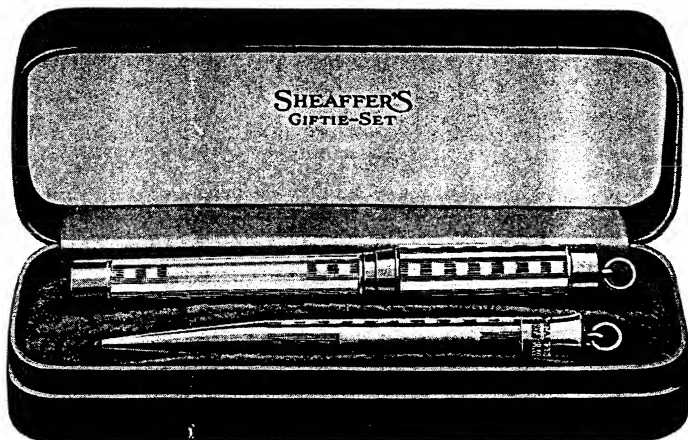

Midget length—pen 3¾ inches, pencil 3½ inches

Set No.	Pcl. No.	Pcl. Price	Pen No.	Pen Price	Set Price
CM4—CEM—Gold Filled		$ 3.50	36CRM—Gold Filled	$ 7.50	$ 9.50
DM4—DEM—14K Gr. Gold		12.00	366CRM—14K Green Gold	25.00	35.00

Gold filled and Sterling prices include plush box. Solid gold prices include leather box.

The "Gifts That Last"